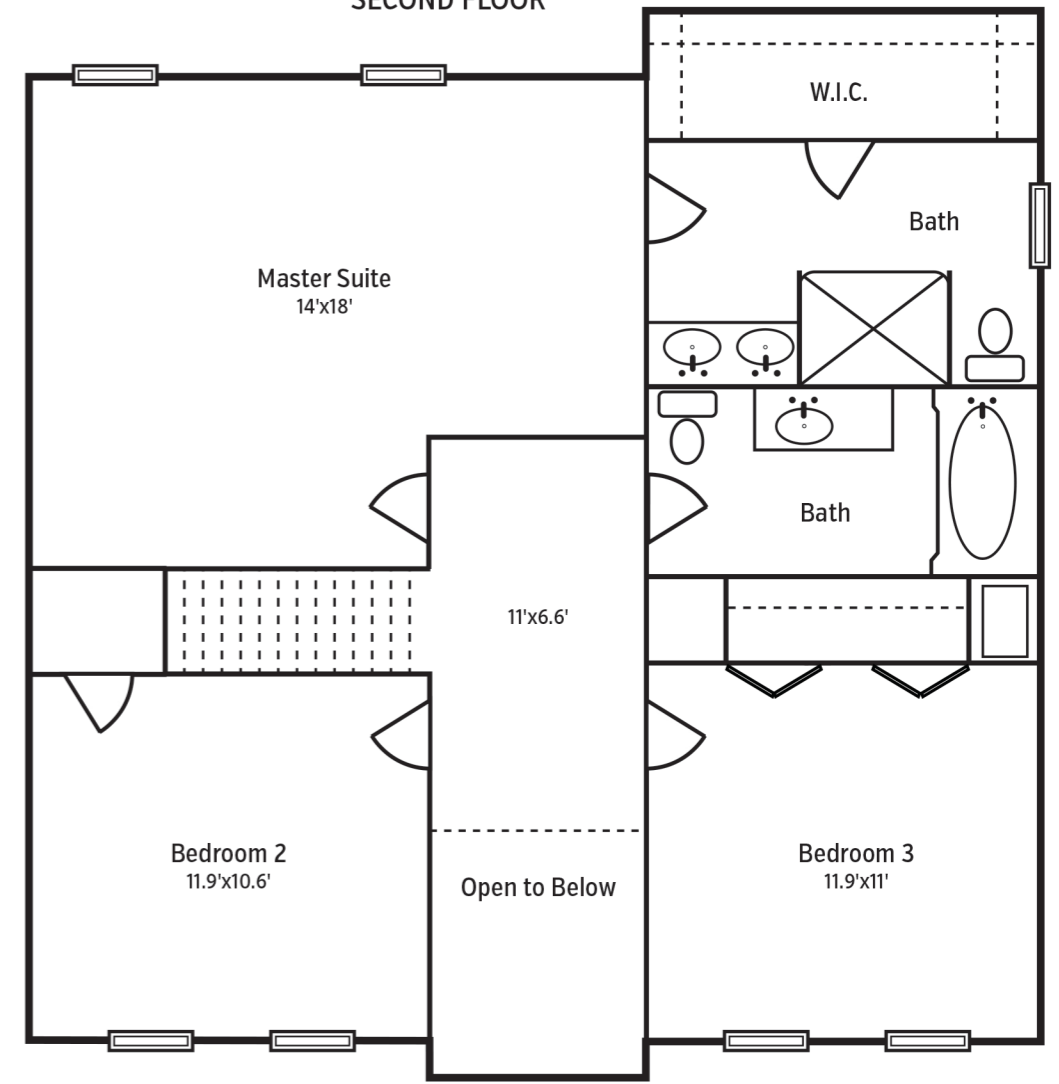

FIRST FLOOR

SECOND FLOOR

Harbor Classic
HOMES

WILLOW
1,738 sq. ft.

*dimensions are approximate

LICENSE CS-016050