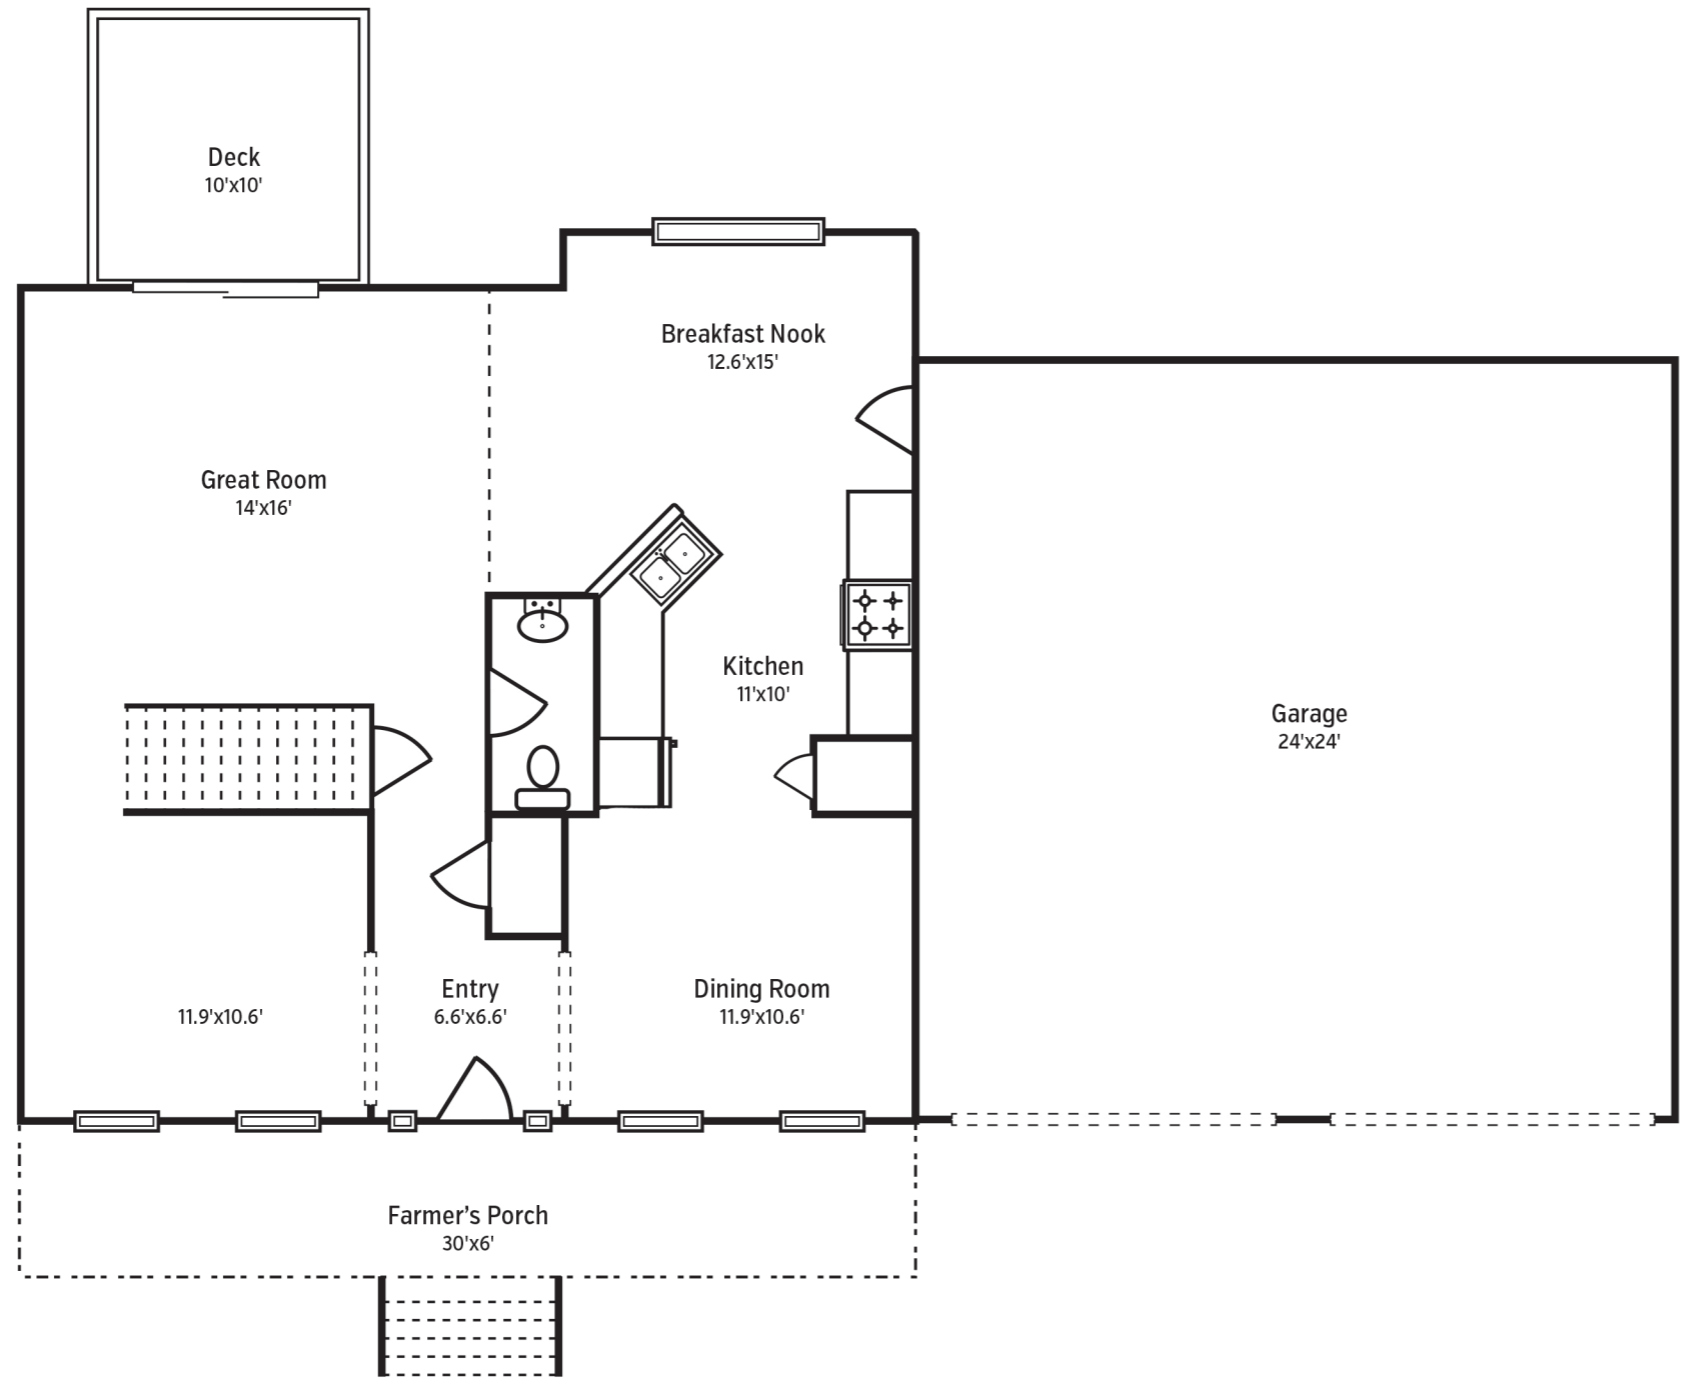

FIRST FLOOR

SECOND FLOOR

Harbor Classic
HOMES

WILLOW
1,738 sq. ft.

*dimensions are approximate

LICENSE CS-016050