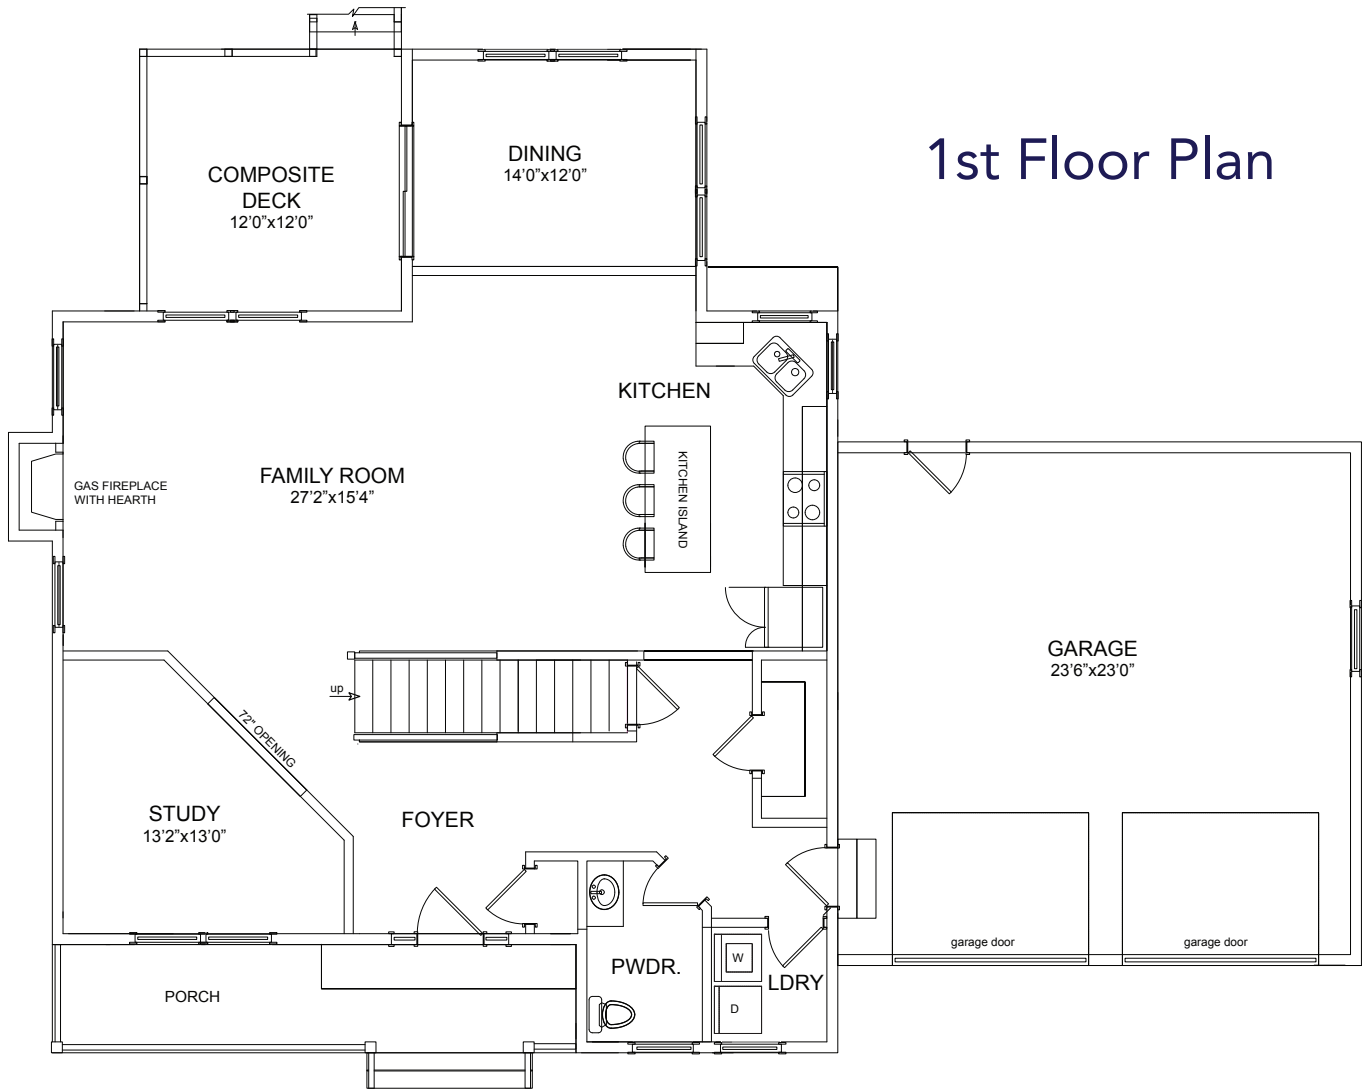

White Birch

1st Floor Plan

Harbor Classic
◀ HOMES ▶

License CS-016050

White Birch

2nd Floor Plan

Harbor Classic
◀ HOMES ▶

License CS-016050