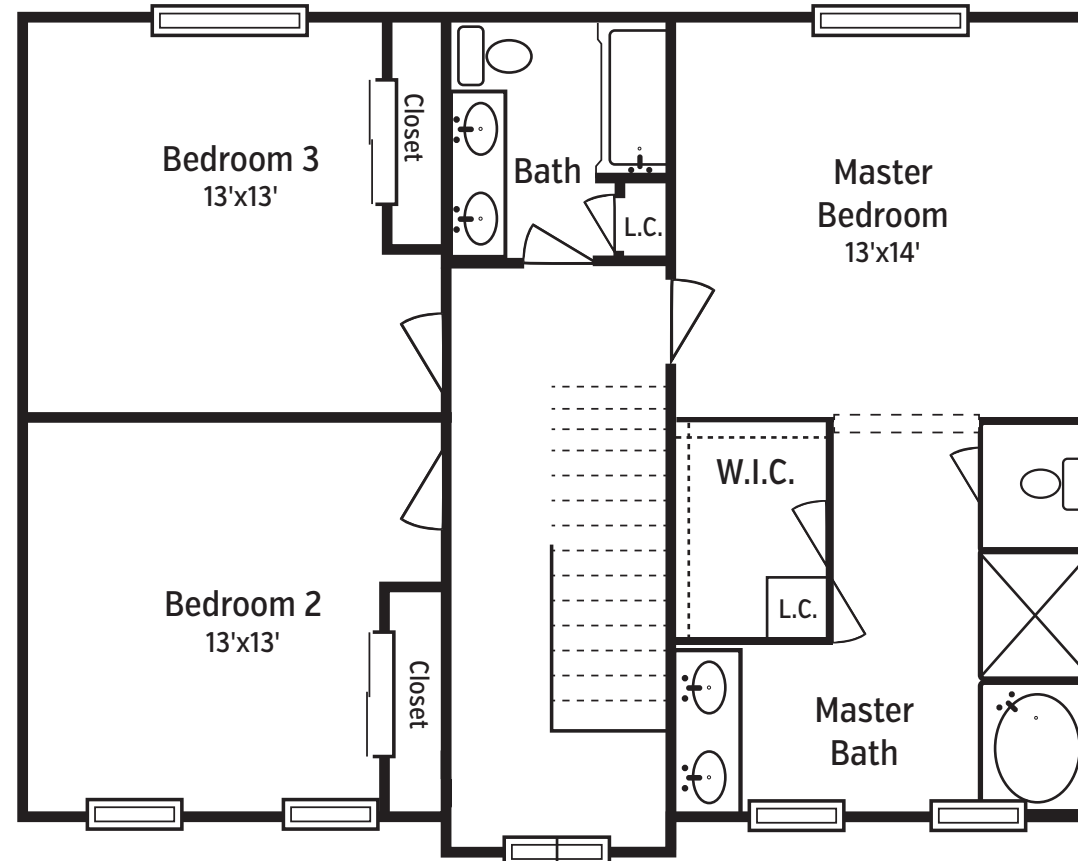

FIRST FLOOR

SECOND FLOOR

Harbor Classic  
HOMES

**CARDINAL II**  
2,445 sq. ft.

\*dimensions are approximate

LICENSE CS-016050