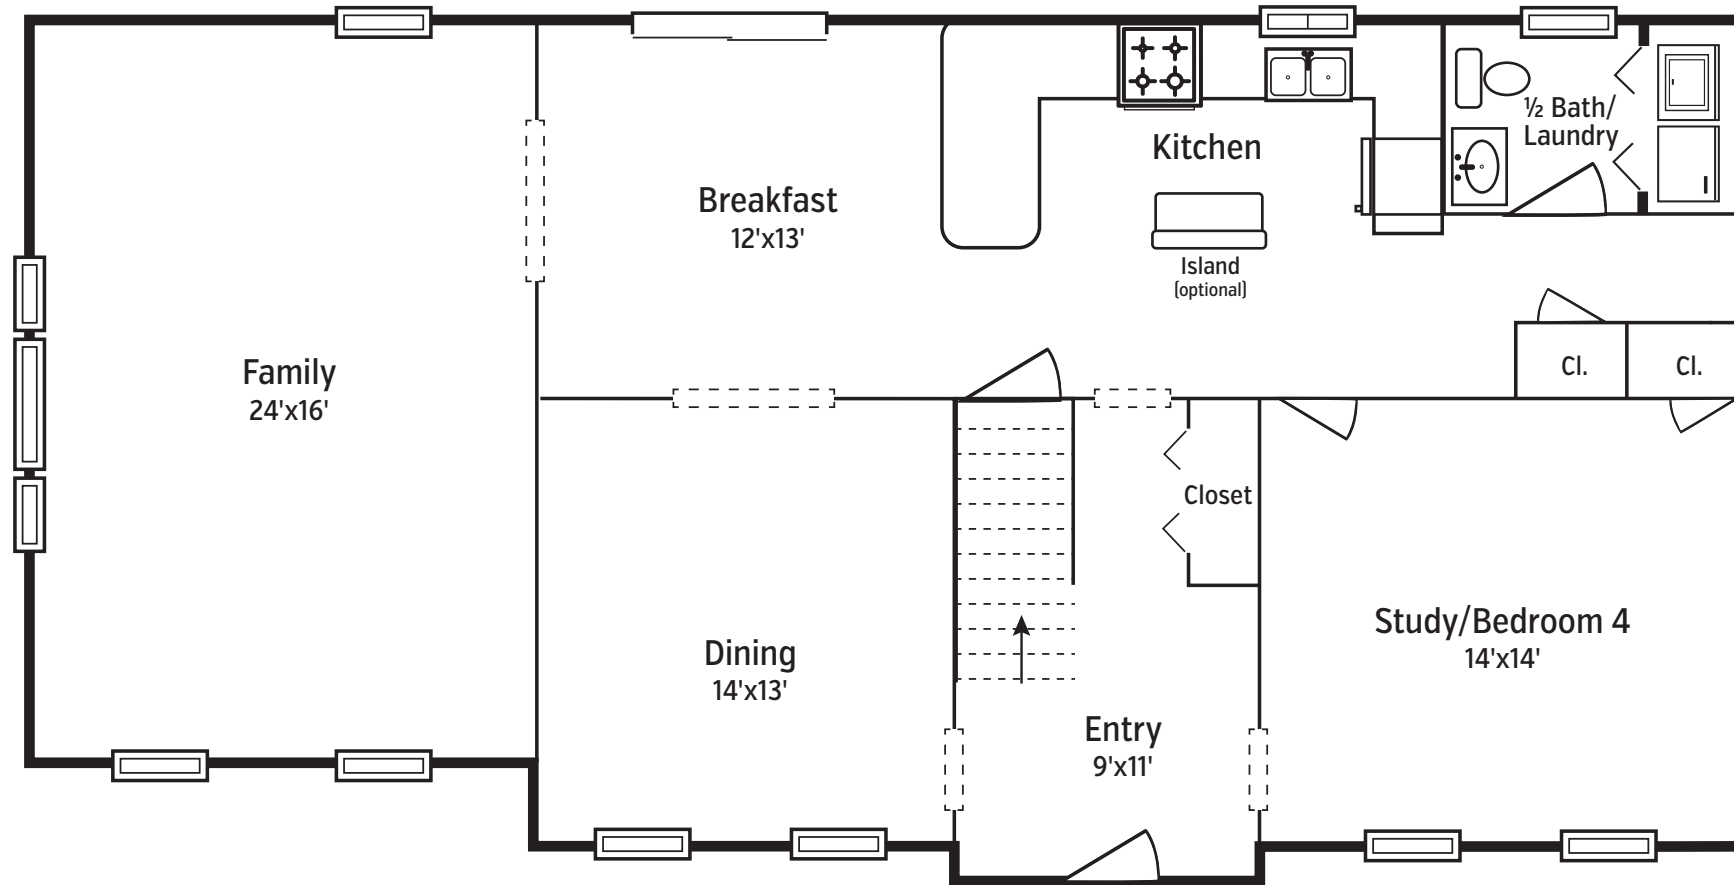

FIRST FLOOR

SECOND FLOOR

Harbor Classic  
HOMES

**CARDINAL II**  
2,445 sq. ft.

\*dimensions are approximate

LICENSE CS-016050