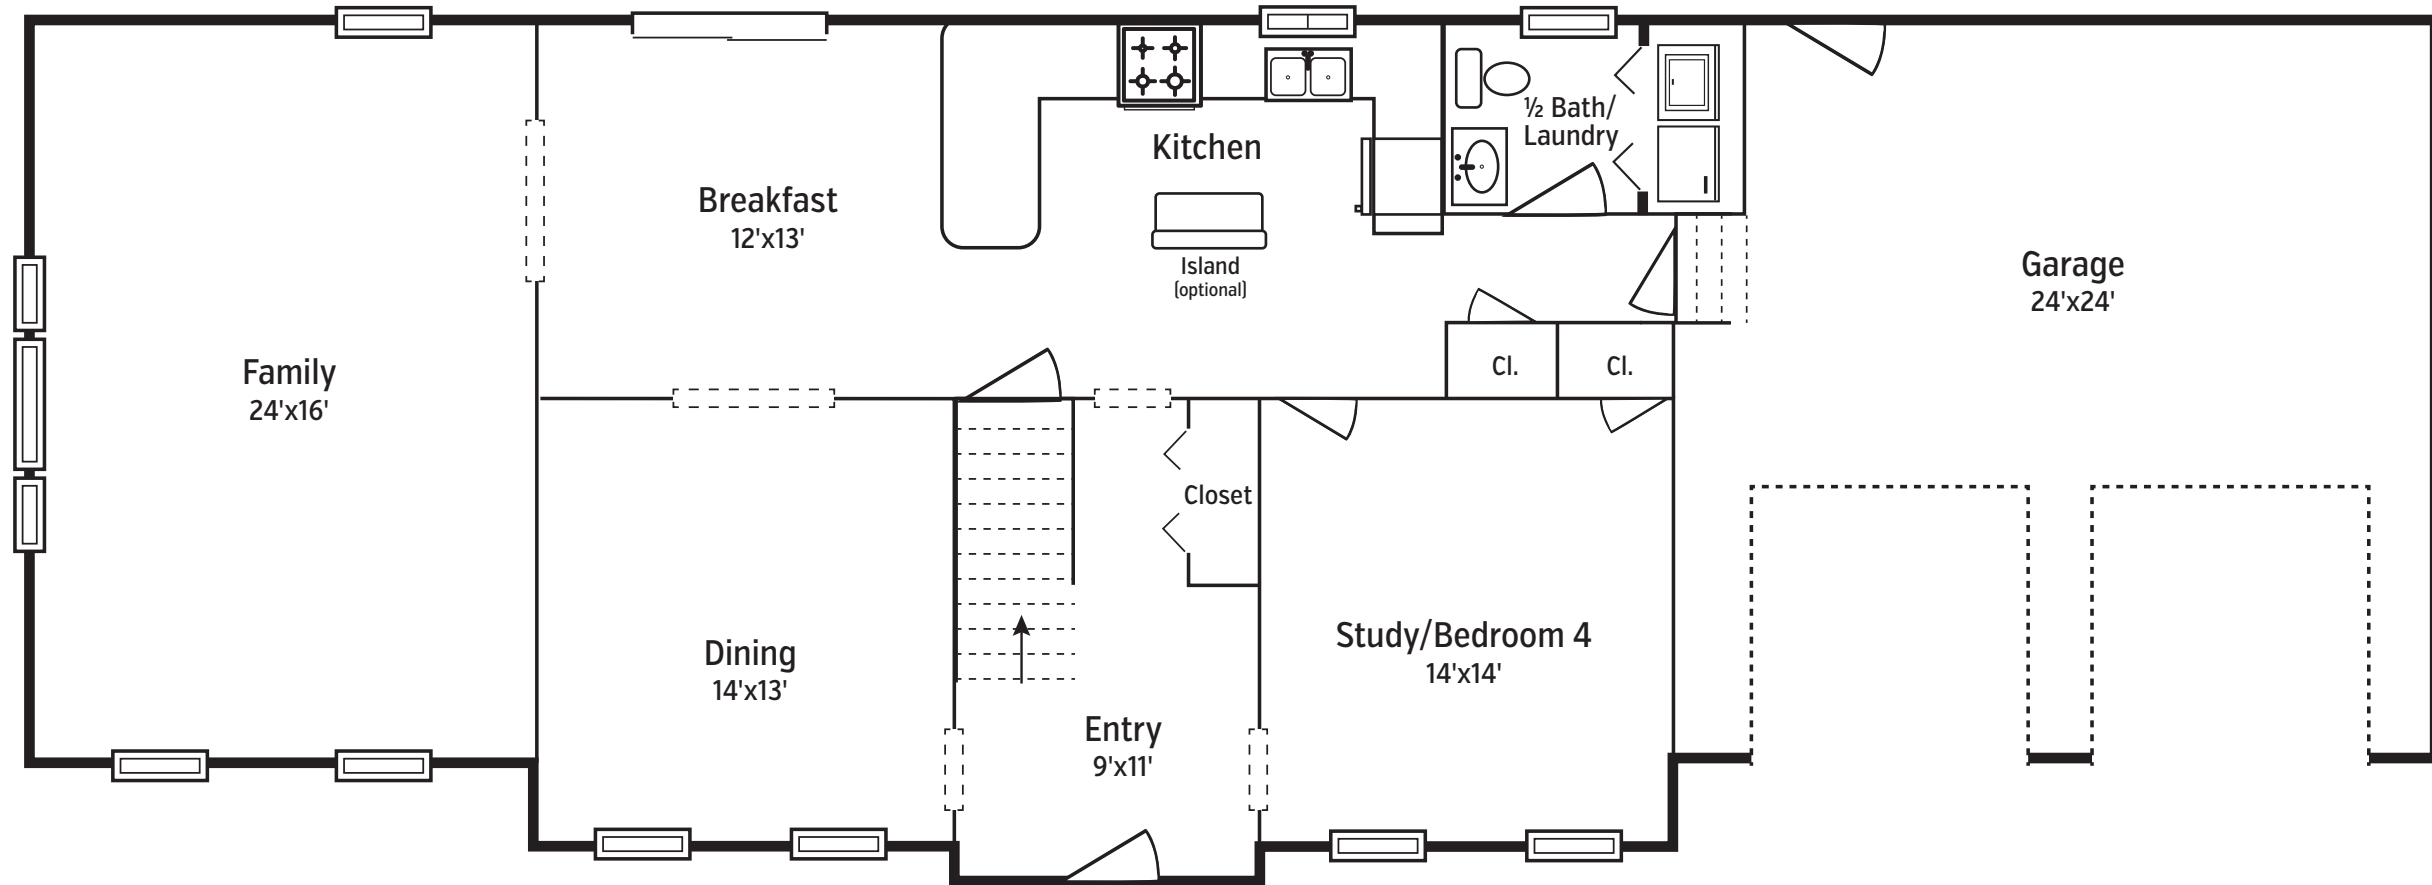

FIRST FLOOR

SECOND FLOOR

Harbor Classic
HOMES

CARDINAL
2,445 sq. ft.

*dimensions are approximate

LICENSE CS-016050