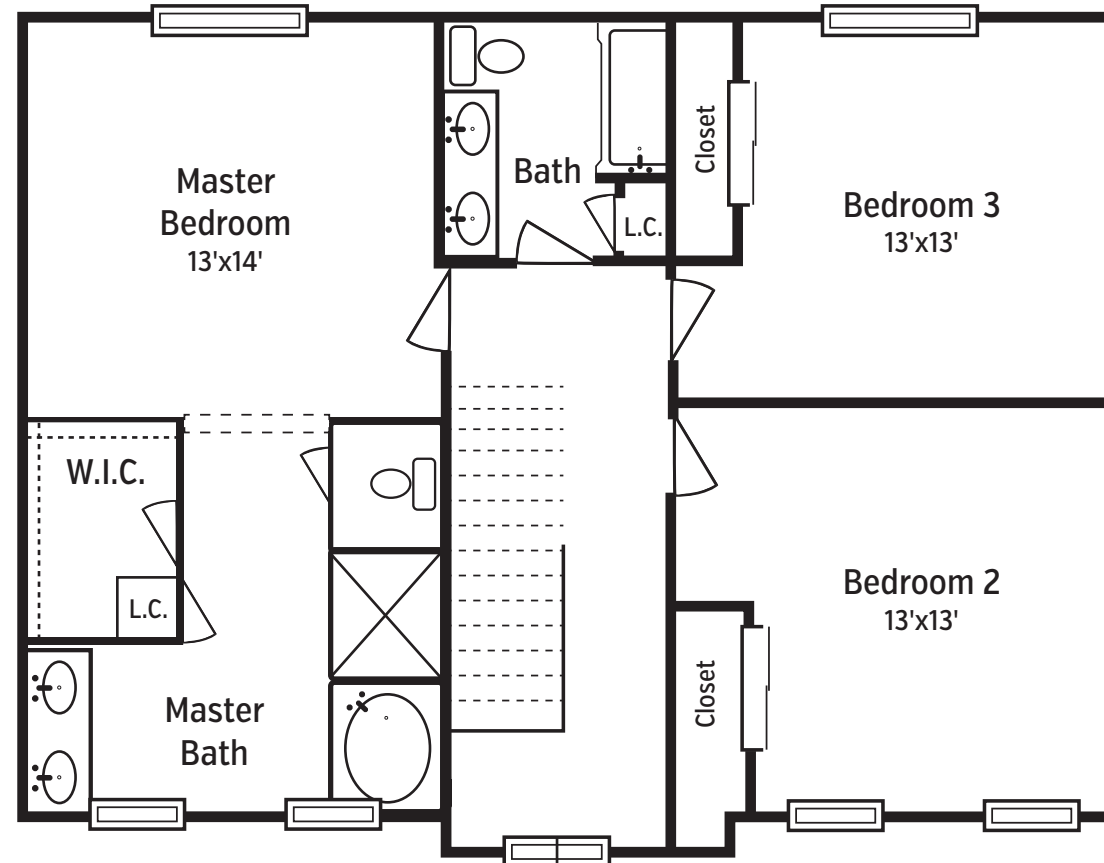

FIRST FLOOR

SECOND FLOOR

Harbor Classic
HOMES

CARDINAL
2,445 sq. ft.

*dimensions are approximate

LICENSE CS-016050